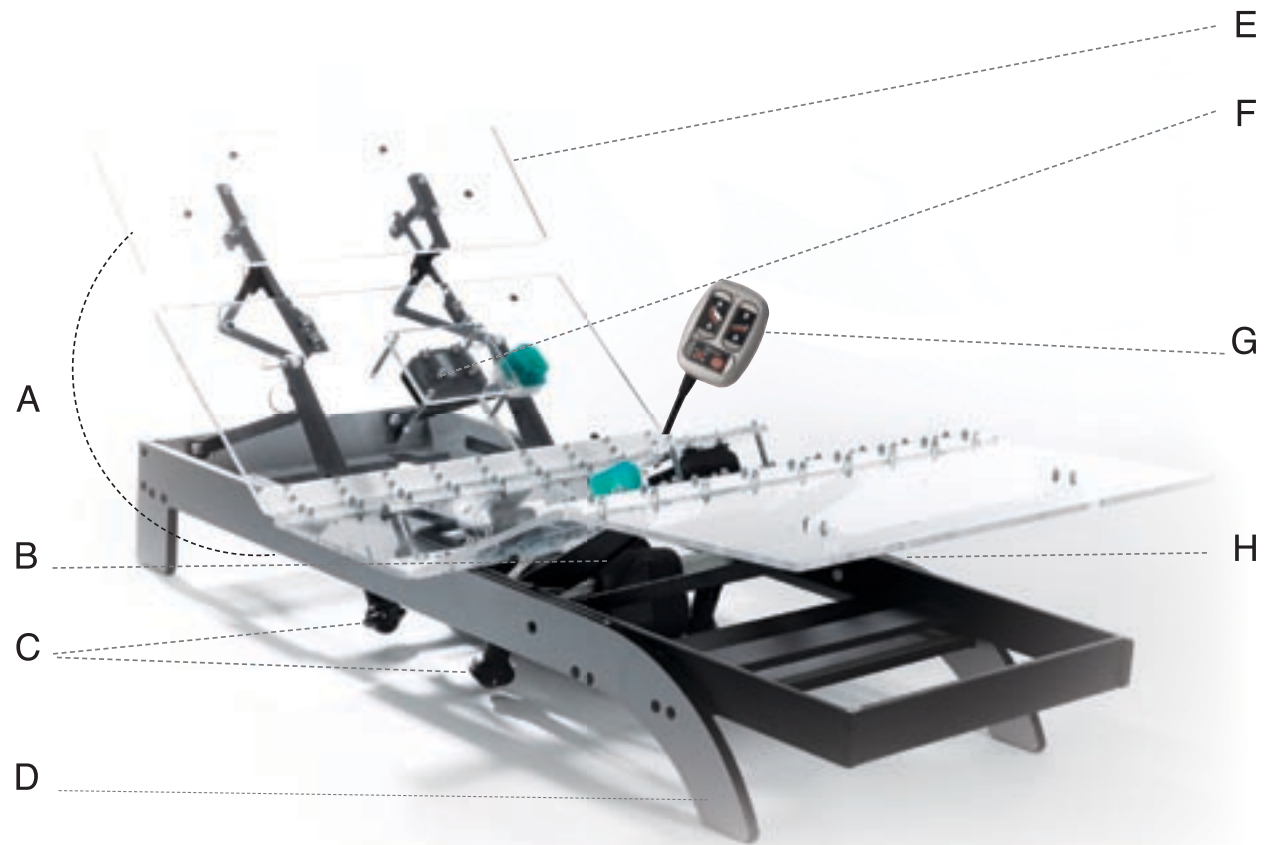

PLATINUM LUXE™

Platinum Luxe™ represents the ultimate in Hollandia International sleep systems. Years of extensive research, tireless dedication to refinement and design sophistication has led to the creation of the definitive bedroom experience.