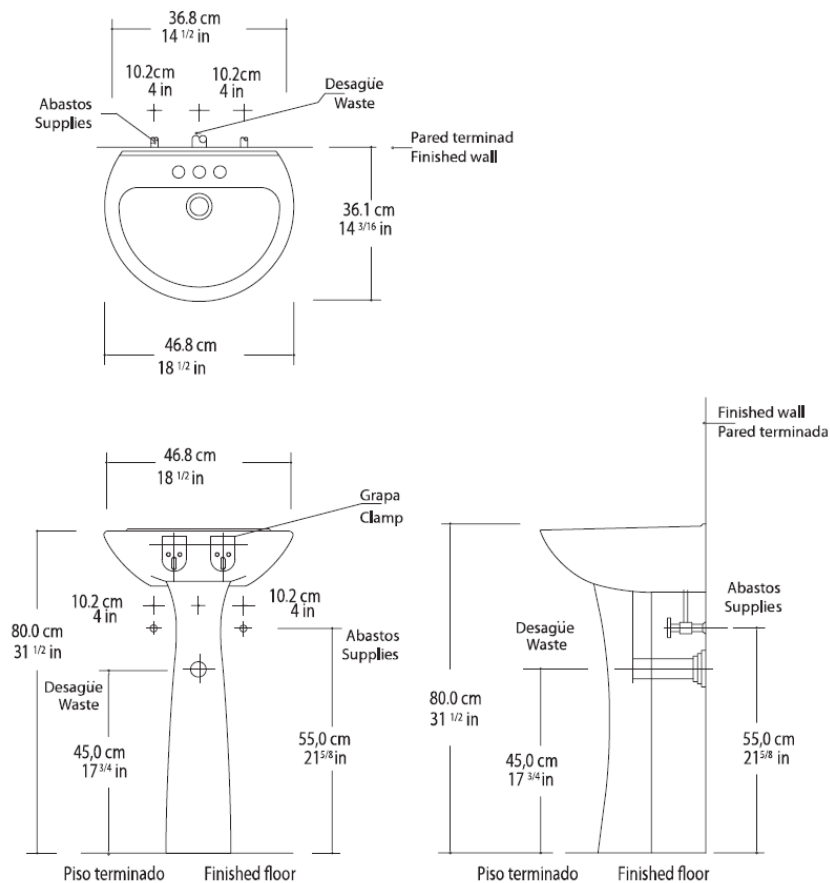

Dual toilet (double discharge system), pedestal sink

Weight 12,44 kg. Porcelain.

HS: 69.10.10.00 PORCELAIN

Toilet. Siphon 100%. 6 liters per discharge

Toilet accessories

White hook

Weight 0.180

Double hook

Weight 0.220 kg

Soap dish

Weight 0.400 kg

KITCHEN

- 94.03.40** WOODEN FURNITURE OF A KIND USED IN KITCHENS
- 94.03.40.10** ELEMENTS OF KITCHENS
- 94.03.40.90** OTHERS

OPTION 1. Double base cabinet with sink and 1 drawer

Dimension front 800 mm. x Height 870 mm x depth 520 mm

OPTION 2. Double base cabinet with sink

Dimension front 1200 mm x height 870 mm x depth 520 mm