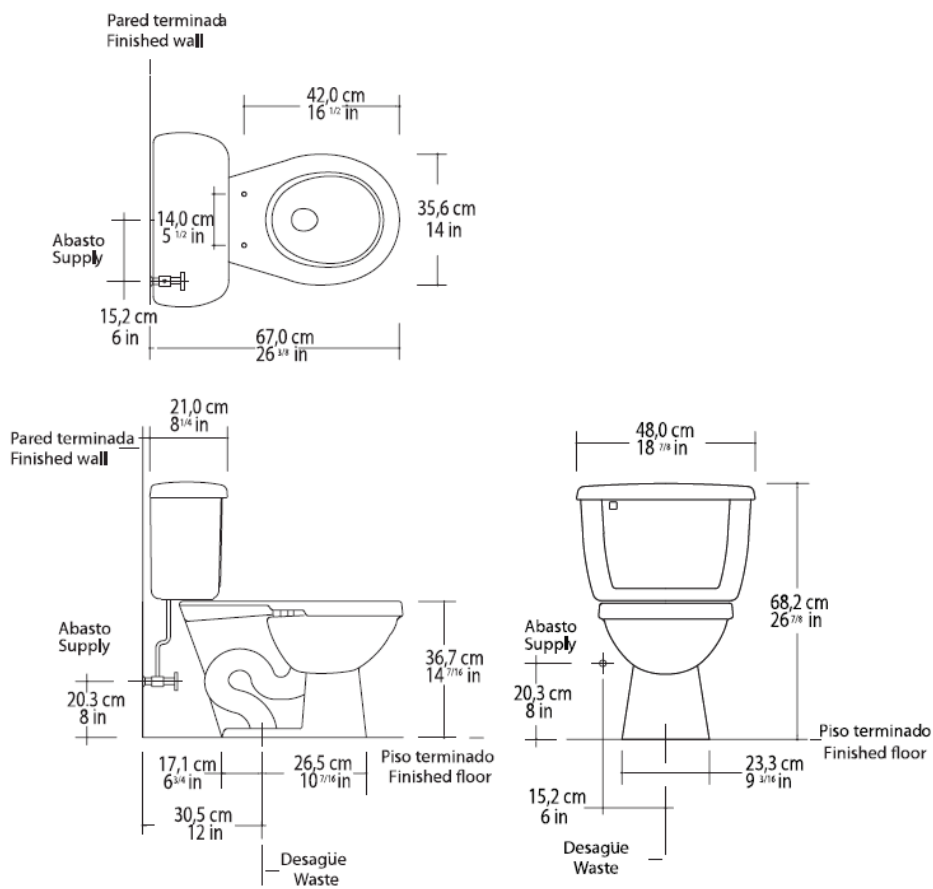

Dual toilet (double discharge system), pedestal sink

Weight 12,44 kg. Porcelain.

HS: 69.10.10.00 PORCELAIN

Toilet. Siphon 100%. 6 liters per discharge

Toilet accessories

White hook

Weight 0.180

Double hook

Weight 0.220 kg

Soap dish

Weight 0.400 kg

KITCHEN

- 94.03.40** WOODEN FURNITURE OF A KIND USED IN KITCHENS
- 94.03.40.10** ELEMENTS OF KITCHENS
- 94.03.40.90** OTHERS

OPTION 1. Double base cabinet with sink and 1 drawer

Dimension front 800 mm. x Height 870 mm x depth 520 mm

OPTION 2. Double base cabinet with sink

Dimension front 1200 mm x height 870 mm x depth 520 mm