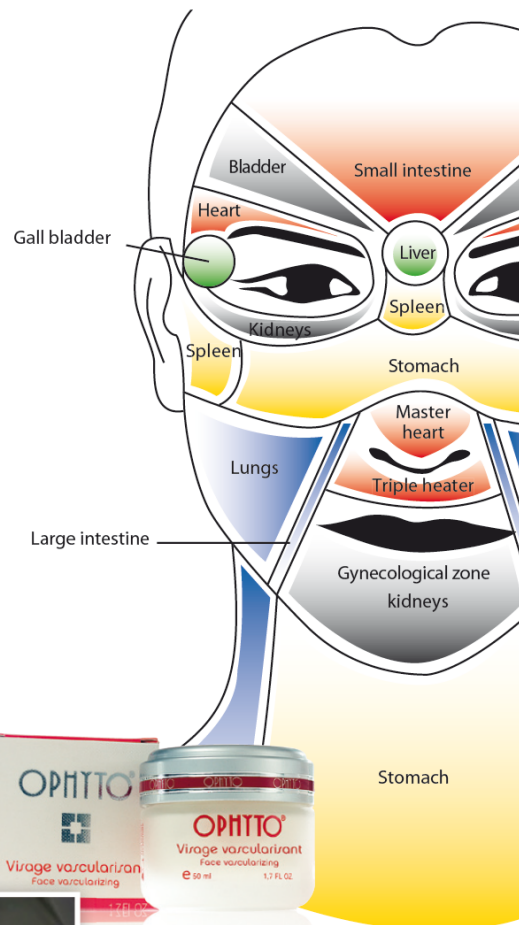

Embassy of Belgium
Wallonia Foreign Trade and Investment Agency
(AWEX)
737-10 Hannam 2-dong, Yongsan-ku, Seoul 140-893
Ph +82-2-749 5061
Fax) +82-2-749 2132
E-mail info@belgiumtrade.or.kr

Holistic* treatments for all

The Ophyto method is based on Traditional Chinese Medicine. It enables to intervene at the origin of an aesthetic problem.

Our energetic treatments are based on the principles of a good balance of all five elements: Wood, Fire, Earth, Metal and Water.

Any energetic lack of balance results in an aesthetic plainness, signaled by the scalp, face and silhouette.

In order to restore this balance, Ophyto makes use of aromatherapy, reflexology, digito-pressure and aesthetic drainage.

* This method is founded on the notion of the global nature of the human being: physical, emotional, mental and spiritual.