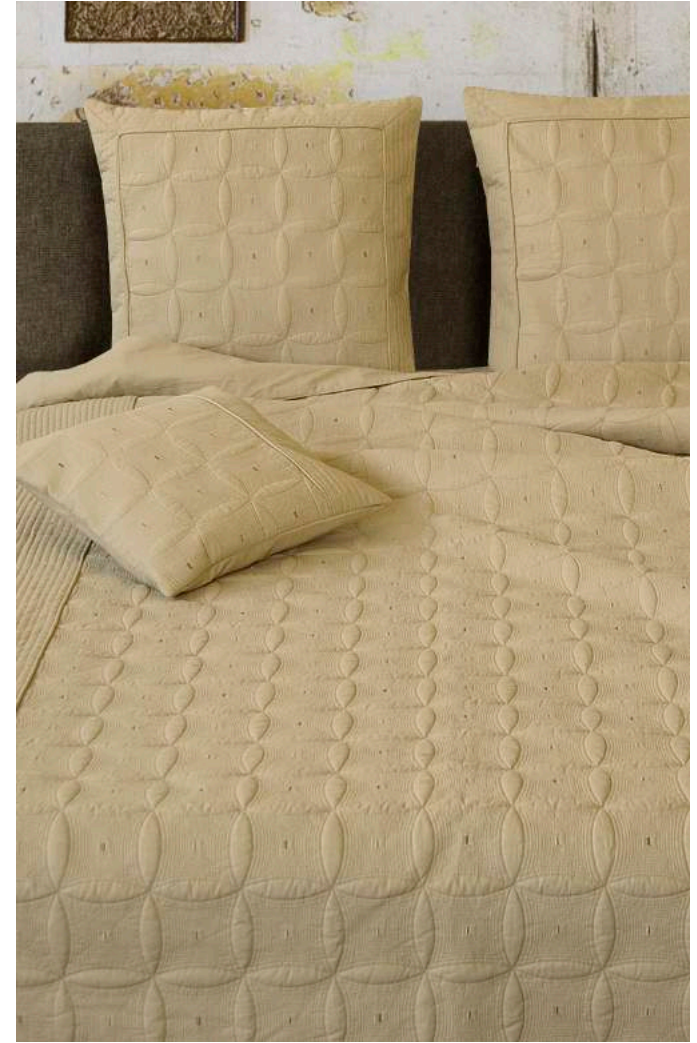

FIONA

1531 N3

93 - Jeté de lit/Bed cover (260x260) + 2 Housses/Cushion covers (60x60)
088081 - Rideaux (150x275)