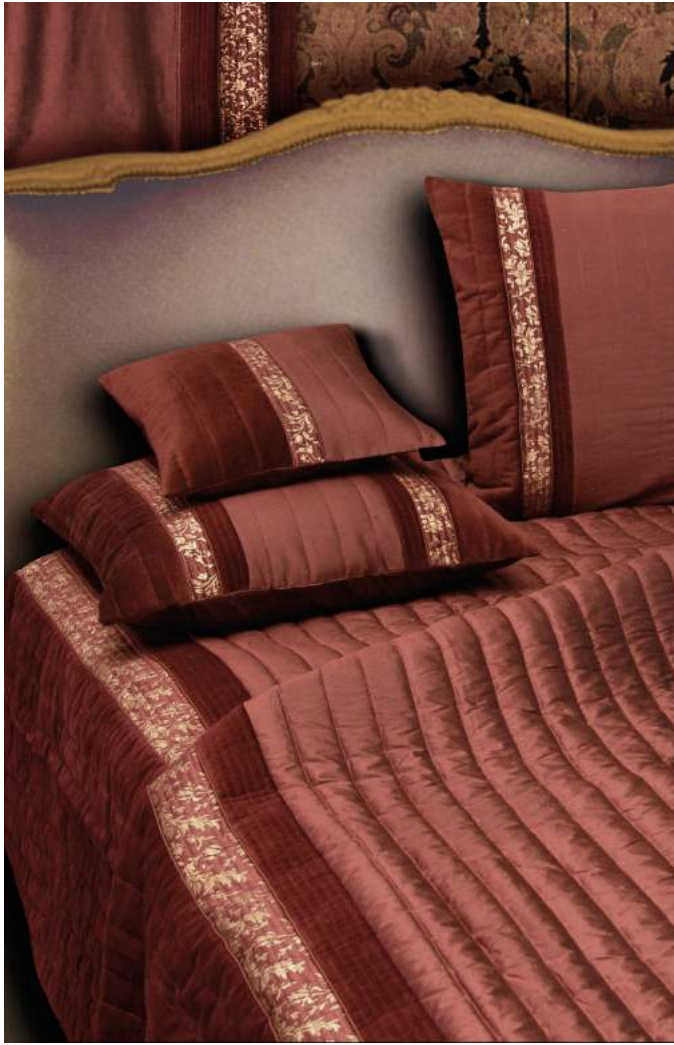

BYRON
1541 C5

93 - Jeté de lit/Bed cover (260x260) + 2 Housses/Cushion covers (60x60)
94 - Housse de coussin/Cushion cover (40x40) - set 2 pcs

088085 - Rideaux/Curtains (150x275)