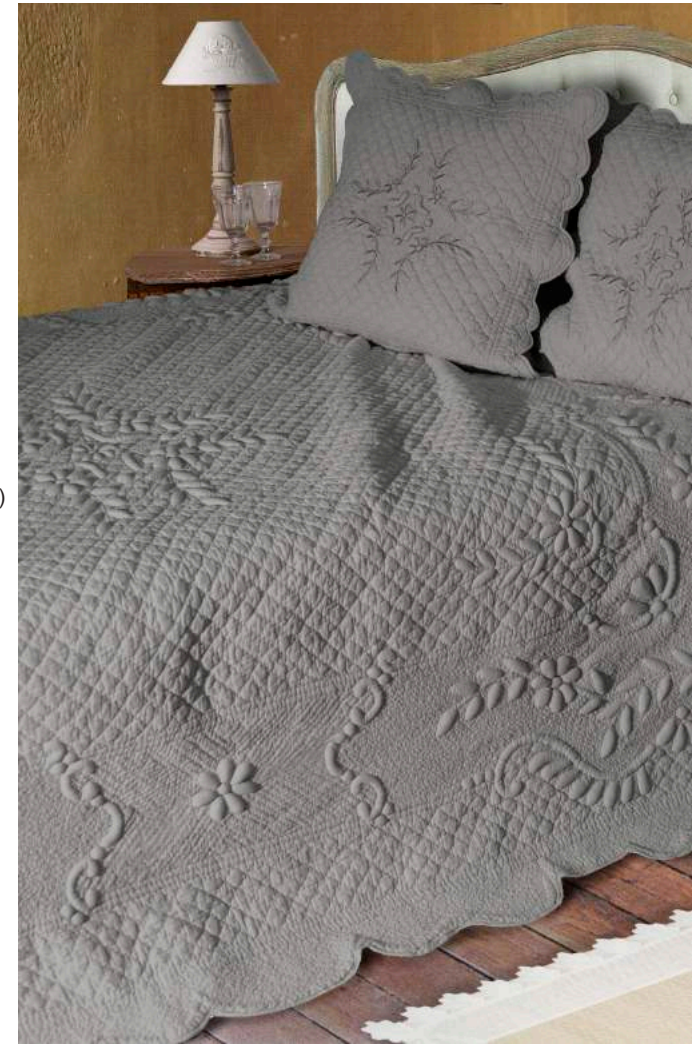

ARMANCE

1626 W

00 - Plaid (160x160)

98 - Chemin de lit/Bed runner (70x240)+2 Housses/Cushion covers (60x60)