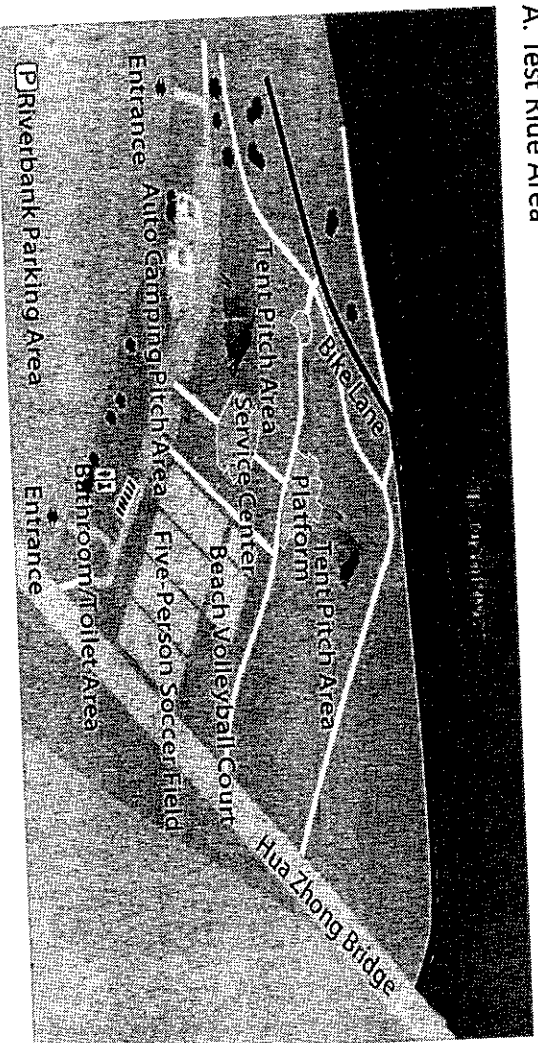

(2) How to get there:

A. Public Transportation: Take Blue Line to Longshan Temple Station. Choose one of the following bus lines to the designated stop sign.

- 62 Longshan Temple-Dong Yuan (Hua Zhung Campsite)
- 49 Longshan Temple-Dong Yuan (Hua Zhung Campsite)
- 601 Wanhua Railway Station -Dong Yuan (Hua Zhung Campsite)
- 673 Guilin Rd.-Dong Yuan (Hua Zhung Campsite)
- 260 TCUH, Heping Branch-Dong Yuan (Hua Zhung Campsite)
- 38 Longshan Temple-Dong Yuan (Hua Zhung Campsite)

A. Test Ride Area

B. Pinpoint Map of the Show Halls, MRT Station and the Venue.