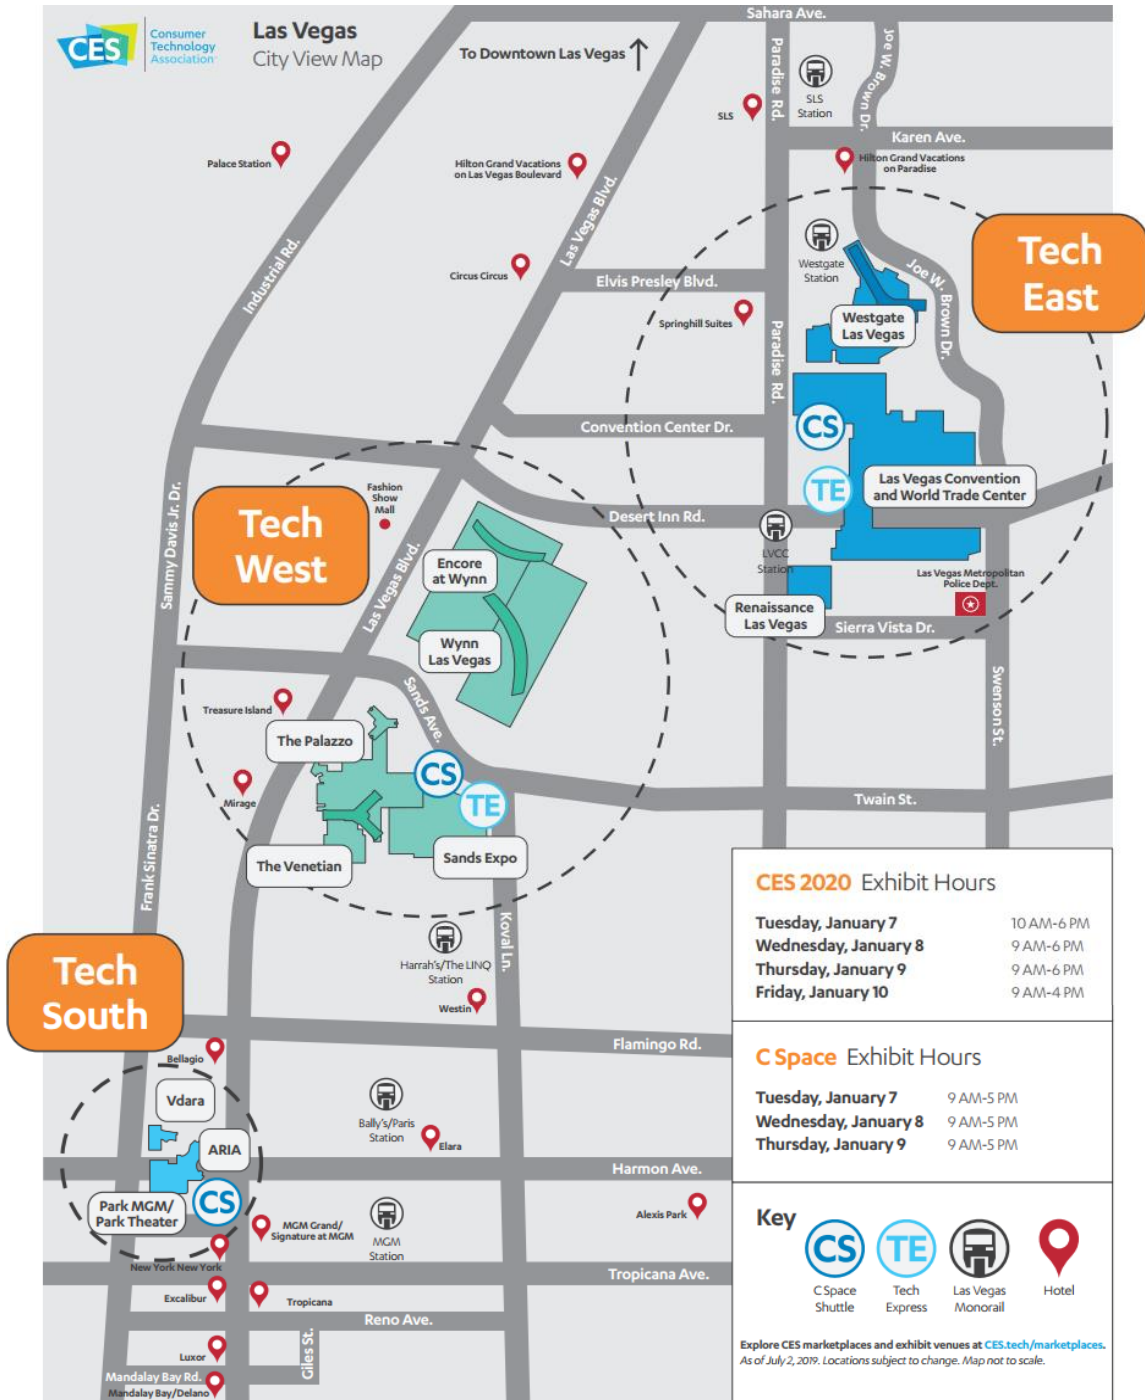

라스베가스 가전박람회(CES 2020)

<http://www.ces.tech/>

담당 : 베테랑 오희진 대리, 이기철 팀장, 이경수 부장 ☎ 02. 319. 0999

행사장 | Expo Floorplan

- 행사장 | Las Vegas Convention Center(LVCC) & The Venetian
- 홈페이지 | www.ces.tech/
- 개최규모 | 216,000sq.m | 53개국 4,000업체 | 180,000명 참관 |
- 연락처 | +1 866-233-7968

해외박람회 전문 비즈니스 그룹
베테랑이경수

06605 서울특별시 서초구 서초대로51길 29 (서초동, 헤라피스빌딩 5층)
5F, Heraffice Build, 29, Seocho-daero51-gil, Seocho-gu, Seoul, 06605, Rep. of Korea
T 02-319-0999 F 02-319-8882 www.veteranexpo.co.kr

NAVER **베테랑이경수** 검색