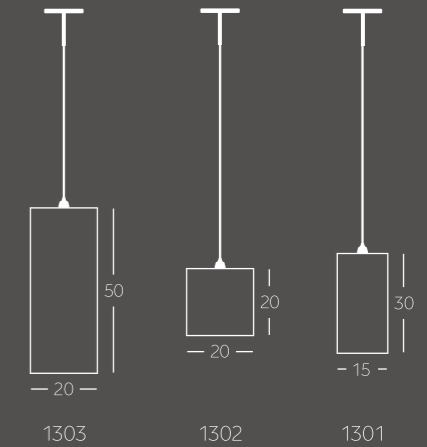

Personalization options available.  
Request more information.

**DIMENSIONS**

HEIGHT: 36 cm or 21 cm

WIDTH: 15 cm

DEPTH: 15 cm

(customizable on purchase)

1102

1101

**DIMENSIONS**

HEIGHT: 40 cm,  
70 cm, 96 cm,  
100 cm, 110 cm,  
160 cm  
WIDTH: 20 cm  
DEPTH: 20 cm  
(customizable  
on purchase)

Personalization options available.  
Request more information.

**DIMENSIONS**

CABLE LENGTH:

Personalization options available.

(1301)

WIDTH: 15 cm

HEIGHT: 30 cm

DEPTH: 15 cm

(1302)

WIDTH: 20 cm

HEIGHT: 20 cm

DEPTH: 20 cm

(1303)

WIDTH: 20 cm

HEIGHT: 50 cm

DEPTH: 20 cm