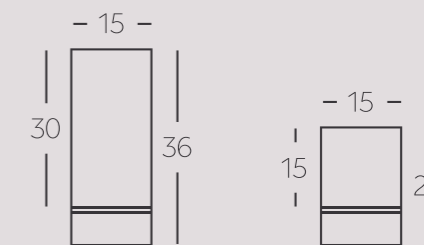

Personalization options available.  
Request more information.

**DIMENSIONS**

HEIGHT: 36 cm or 21 cm

WIDTH: 15 cm

DEPTH: 15 cm

(customizable on purchase)

1102

1101

**DIMENSIONS**

HEIGHT: 40 cm,  
70 cm, 96 cm,  
100 cm, 110 cm,  
160 cm  
WIDTH: 20 cm  
DEPTH: 20 cm  
(customizable  
on purchase)

Personalization options available.  
Request more information.

**DIMENSIONS**

CABLE LENGTH:

Personalization options available.

(1301)

WIDTH: 15 cm

HEIGHT: 30 cm

DEPTH: 15 cm

(1302)

WIDTH: 20 cm

HEIGHT: 20 cm

DEPTH: 20 cm

(1303)

WIDTH: 20 cm

HEIGHT: 50 cm

DEPTH: 20 cm