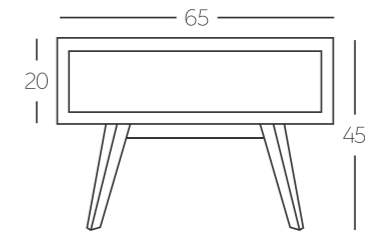

4502

COFFEE TABLE