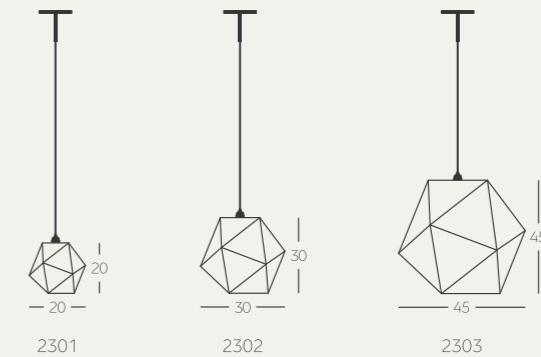

Hedron
pendant lamps
p 54.