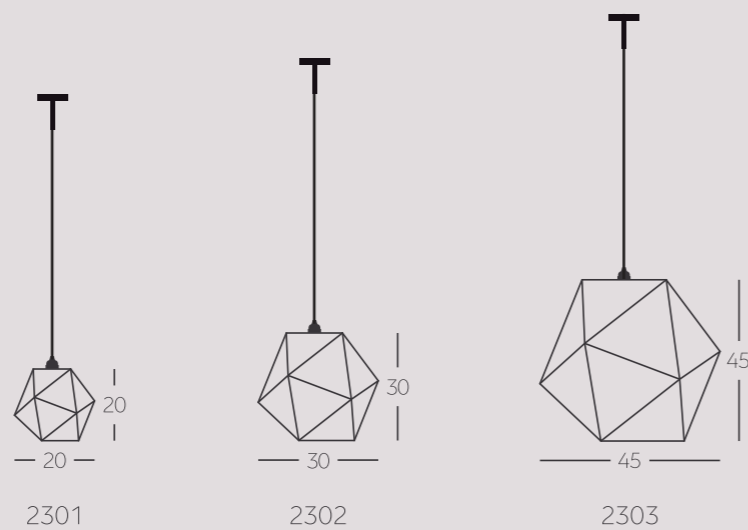

CABLE LENGTH:  
Personalization options available.

HEIGHT: 20 cm, 30 cm, 45 cm  
WIDTH: 20 cm, 30 cm, 45 cm  
DEPTH: 20 cm, 30 cm, 45 cm  
(customizable on purchase)

**DIMENSIONS**

CABLE LENGTH:  
Personalization options available.

HEIGHT: 20 cm, 30 cm, 45 cm  
WIDTH: 20 cm, 30 cm, 45 cm  
DEPTH: 20 cm, 30 cm, 45 cm  
(customizable on purchase)

Quadrum  
wall lamps  
p63.