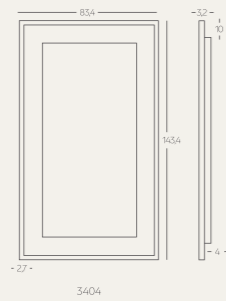

Quadrum Art
wall lamps
p74.