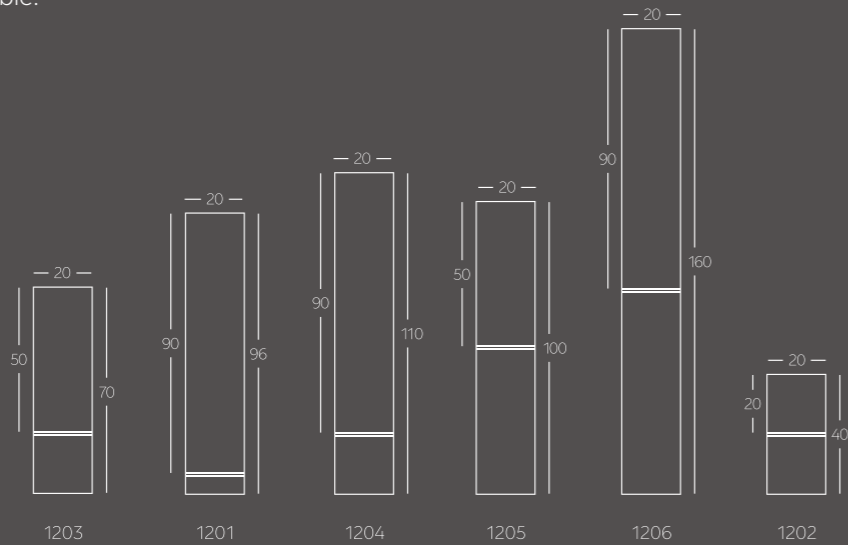

Personalization options available.  
Request more information.

**DIMENSIONS**

HEIGHT: 36 cm or 21 cm

WIDTH: 15 cm

DEPTH: 15 cm

(customizable on purchase)

1102

1101

**DIMENSIONS**

HEIGHT: 40 cm,  
70 cm, 96 cm,  
100 cm, 110 cm,  
160 cm  
WIDTH: 20 cm  
DEPTH: 20 cm  
(customizable  
on purchase)