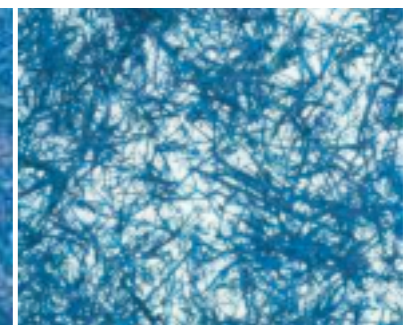

# Viaplant Textures

Poa Flori / Grass With Petals

THE PLANT - GRASS

VIAPLANT POA FLORI

VIAPLANT POA FLORI - ILLUMINATED

Calam-Triticum / Bushgrass with straw

THE PLANT - BUSHGRASS

VIAPLANT CALAM-TRITICUM

VIAPLANT ROSA - ILLUMINATED

Gramina Mix / Painted Hay, Mix

THE PLANT - PAINTED HAY

VIAPLANT GRAMINA MIX

VIAPLANT GRAMINA MIX - ILLUMINATED

Gramina Blue / Painted Hay, Blue

THE PLANT - PAINTED HAY

VIAPLANT GRAMINA BLUE

VIAPLANT GRAMINA BLUE - ILLUMINATED

**Poa Flori** / Grass With Petals  
p 100.

**Calam-Triticum** / BushGrass with straw  
p 102.

**Phragmit** / reed  
p 104.

**Rosa** / Rose petals  
p 106.

**Gramina Mix** / Painted Hay, Mix  
p 108.