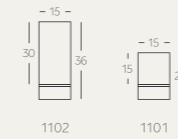

Columna lamp collection

Columna
table lamps
p 12.