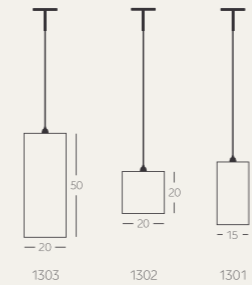

Columna
illuminated furniture
p 36.