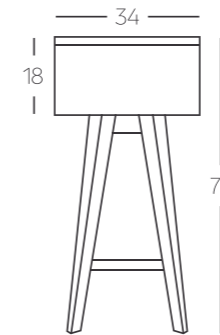

Obliq illuminated furniture collection

The distinctive feature of Viaplant panels is their opaque translucency, which create in a spectacular result when illuminated. Quadrum treats nature's performance as a work of art. It displays the decorative, emotive surface that evokes nature as a picture or mood lighting in the interior.

Obliq
illuminated furniture
p63.

4501

NIGHTSTAND