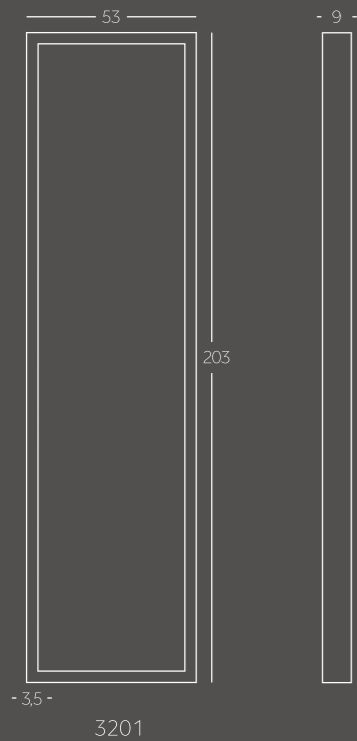

MATERIALS

customizable on purchase

FRAME: Pine wood

Personalization options available
Request more information.

SHADE: Viaplant (from p92.)