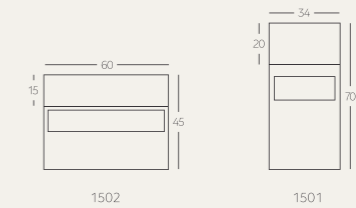

NIGHTSTAND

COFFEE TABLE