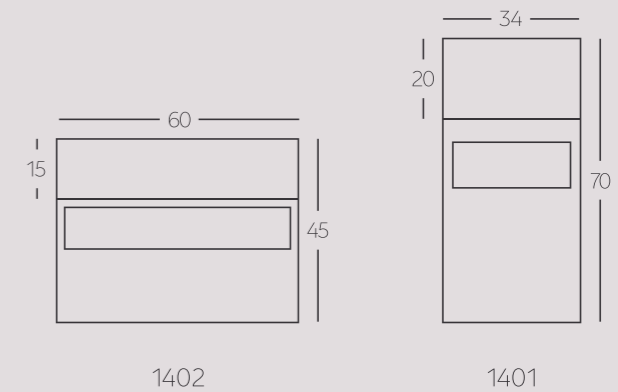

DIMENSIONS

coffee table (1402)

HEIGHT: 45 cm

WIDTH: 60 cm

DEPTH: 60 cm

nightstand (1401)

HEIGHT: 70 cm

WIDTH: 34 cm

DEPTH: 34 cm

(customizable on purchase)