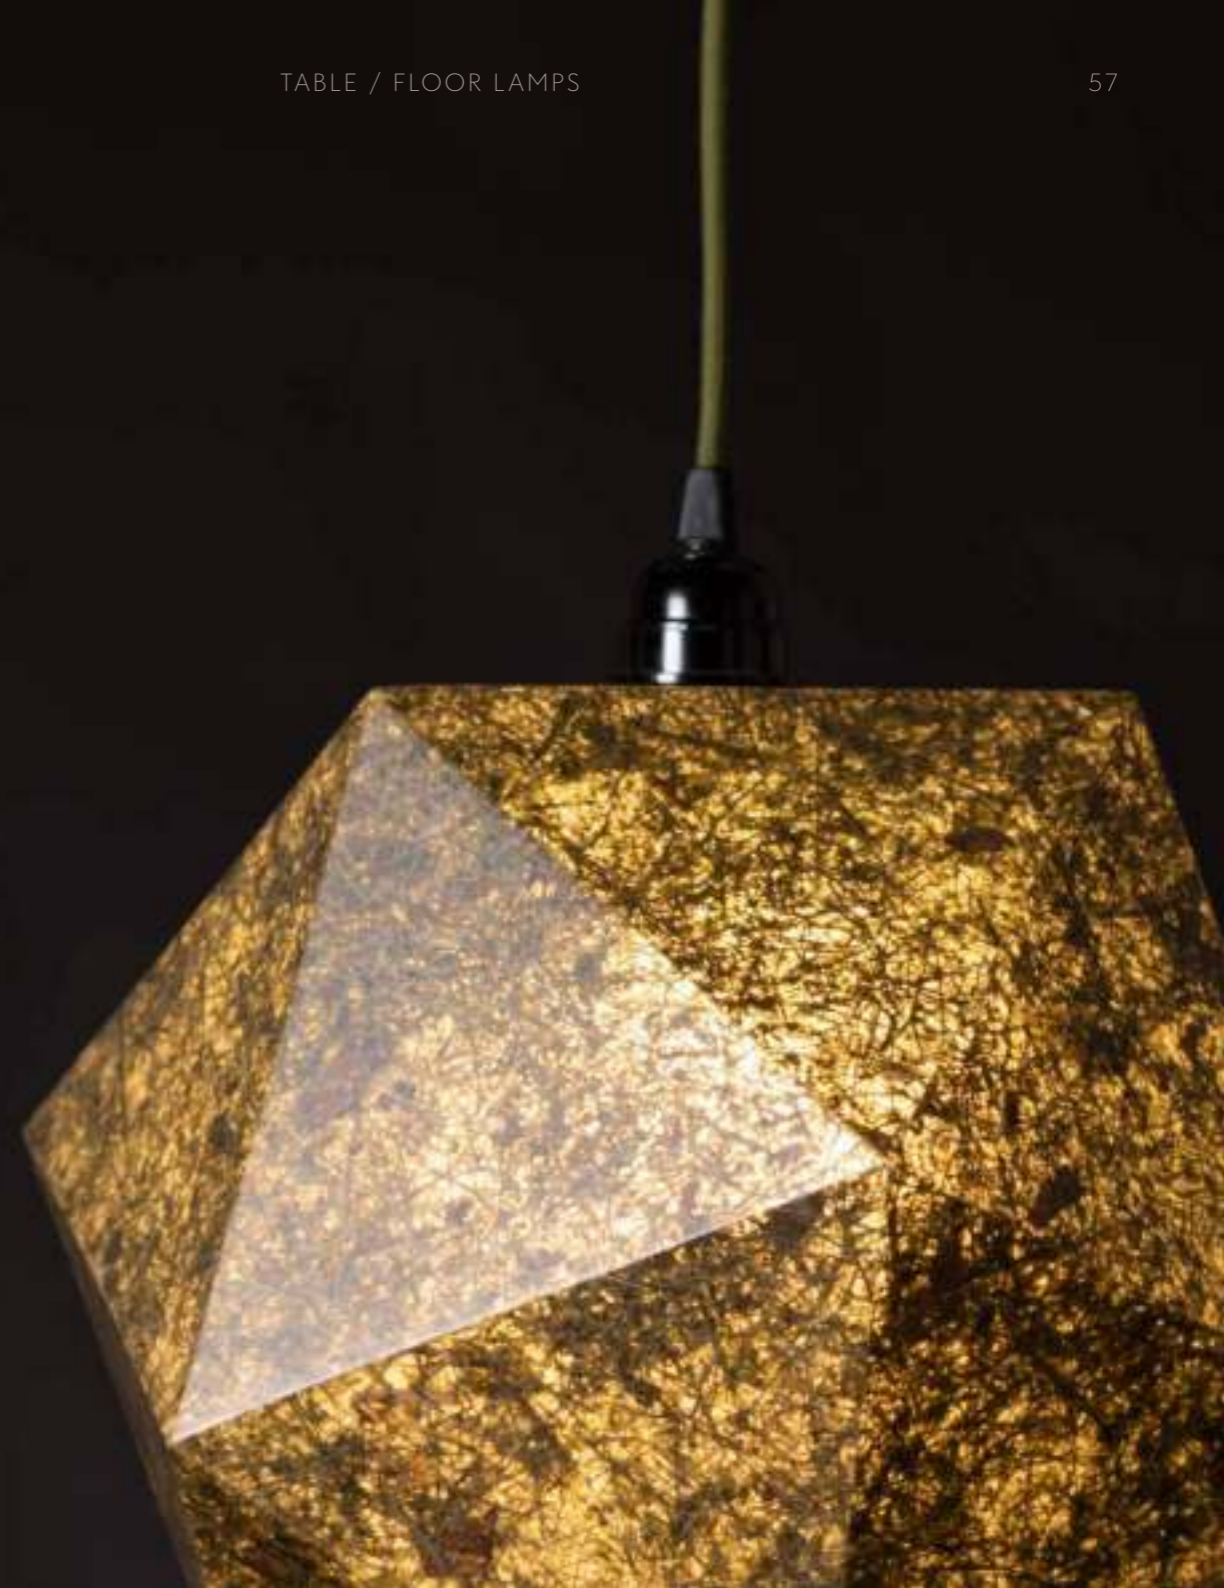

DIMENSIONS

CABLE LENGTH:
Personalization options available.

HEIGHT: 20 cm, 30 cm, 45 cm
WIDTH: 20 cm, 30 cm, 45 cm
DEPTH: 20 cm, 30 cm, 45 cm
(customizable on purchase)