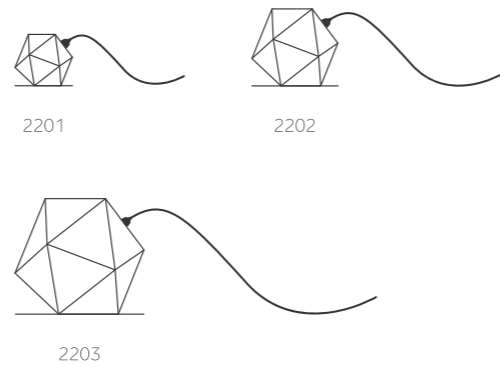

LIGHT SOURCE

E27 LED light
Personalization options available.
Request more information.

DIMENSIONS

CABLE LENGTH:
Personalization options available.

HEIGHT: 20 cm, 30 cm, 45 cm
WIDTH: 20 cm, 30 cm, 45 cm
DEPTH: 20 cm, 30 cm, 45 cm
(customizable on purchase)