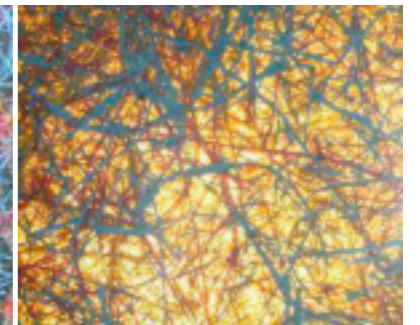

# Viaplant Textures

Poa Flori / Grass With Petals

THE PLANT - GRASS

VIAPLANT POA FLORI

VIAPLANT POA FLORI - ILLUMINATED

Calam-Triticum / Bushgrass with straw

THE PLANT - BUSHGRASS

VIAPLANT CALAM-TRITICUM

VIAPLANT ROSA - ILLUMINATED

Gramina Mix / Painted Hay, Mix

THE PLANT - PAINTED HAY

VIAPLANT GRAMINA MIX

VIAPLANT GRAMINA MIX - ILLUMINATED

Gramina Blue / Painted Hay, Blue

THE PLANT - PAINTED HAY

VIAPLANT GRAMINA BLUE

VIAPLANT GRAMINA BLUE - ILLUMINATED

**Poa Flori** / Grass With Petals  
p 100.

**Calam-Triticum** / BushGrass with straw  
p 102.

**Phragmit** / reed  
p 104.

**Rosa** / Rose petals  
p 106.

**Gramina Mix** / Painted Hay, Mix  
p 108.