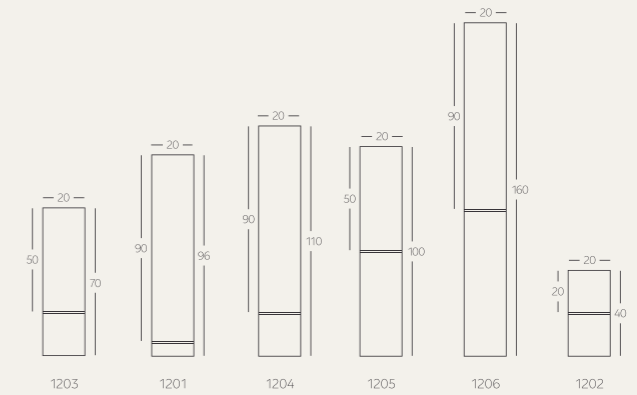

Columna lamp collection

Columna
table lamps
p 12.

Columna
floor lamps
p 22.

Columna
pendant lamps
p 32.

Columna
illuminated furniture
p 36.