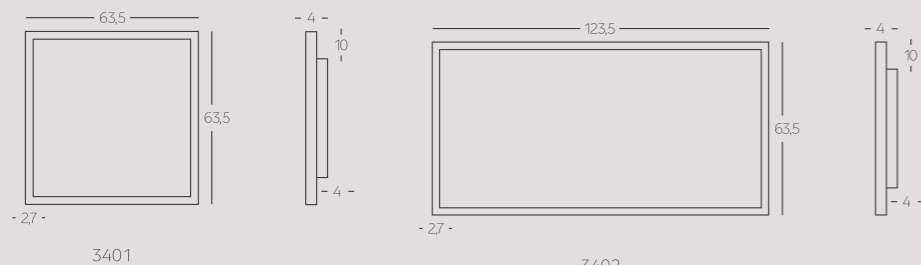

MATERIALS

customizable on purchase

FRAME: Pine wood

Personalization options available
Request more information.

SHADE: Viaplant (from p92.)