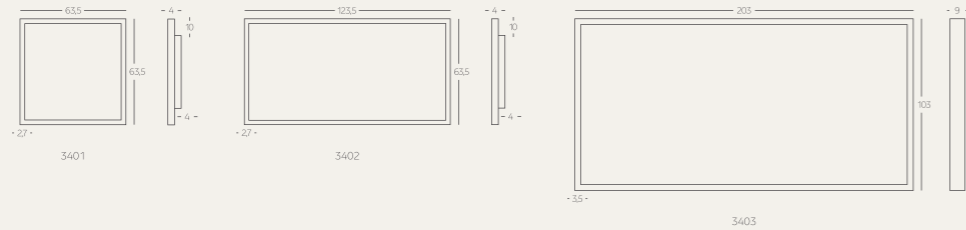

Personalization options available.  
Request more information.

**DIMENSIONS**

HEIGHT: 36 cm or 21 cm

WIDTH: 15 cm

DEPTH: 15 cm

(customizable on purchase)

1102

1101

**DIMENSIONS**

HEIGHT: 40 cm,  
70 cm, 96 cm,  
100 cm, 110 cm,  
160 cm  
WIDTH: 20 cm  
DEPTH: 20 cm  
(customizable  
on purchase)

**DIMENSIONS**

CABLE LENGTH:  
Personalization options available.

HEIGHT: 20 cm, 30 cm, 45 cm  
WIDTH: 20 cm, 30 cm, 45 cm  
DEPTH: 20 cm, 30 cm, 45 cm  
(customizable on purchase)

Quadrum  
wall lamps  
p63.