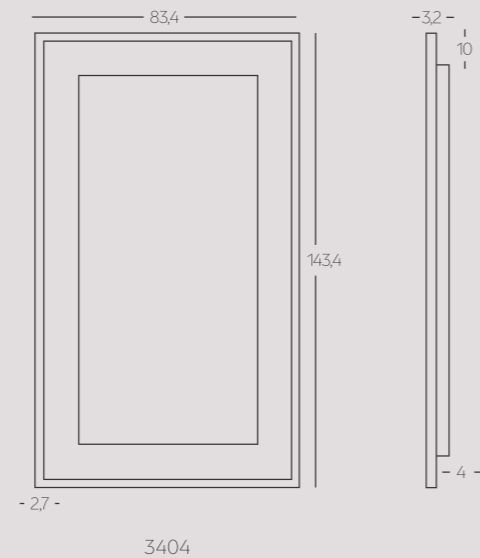

Personalization options available.  
Request more information.

**DIMENSIONS**

HEIGHT: 36 cm or 21 cm

WIDTH: 15 cm

DEPTH: 15 cm

(customizable on purchase)

1102

1101

**DIMENSIONS**

HEIGHT: 40 cm,  
70 cm, 96 cm,  
100 cm, 110 cm,  
160 cm  
WIDTH: 20 cm  
DEPTH: 20 cm  
(customizable  
on purchase)

LED panel: dimmable and adjustable color temperature between ~2700 – 5000K via remote control.

Request more information.

**DIMENSIONS**  
**portrait or landscape orientation**

Small (3401)  
WIDTH: 63,5 cm  
HEIGHT: 63,5 cm  
DEPTH: 8 cm

WIDTH: 83,4 cm

HEIGHT: 143,4 cm

DEPTH: 7,2 cm