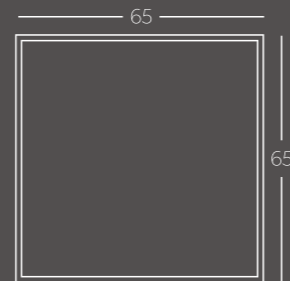

**DIMENSIONS**

HEIGHT: 40 cm,  
70 cm, 96 cm,  
100 cm, 110 cm,  
160 cm  
WIDTH: 20 cm  
DEPTH: 20 cm  
(customizable  
on purchase)

WIDTH: 83,4 cm

HEIGHT: 143,4 cm

DEPTH: 7,2 cm

**MATERIALS**

customizable on purchase

BODY: Pine wood

TOP: Viaplant ( from p92.)

**DIMENSIONS**

nightstand (4501)

WIDTH: 34 cm

HEIGHT: 70 cm

DEPTH: 34 cm

coffee table (4502)

WIDTH: 65 cm

HEIGHT: 45 cm

DEPTH: 65 cm

(customizable on purchase)

4501

4502