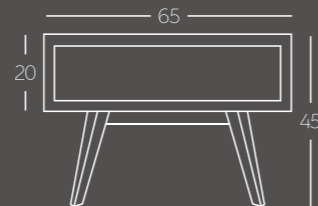

**DIMENSIONS**

HEIGHT: 40 cm,  
70 cm, 96 cm,  
100 cm, 110 cm,  
160 cm  
WIDTH: 20 cm  
DEPTH: 20 cm  
(customizable  
on purchase)

**MATERIALS**

customizable on purchase

BODY: Pine wood

TOP: Viaplant ( from p92.)

**DIMENSIONS**

nightstand (4501)

WIDTH: 34 cm

HEIGHT: 70 cm

DEPTH: 34 cm

coffee table (4502)

WIDTH: 65 cm

HEIGHT: 45 cm

DEPTH: 65 cm

(customizable on purchase)

4501

4502