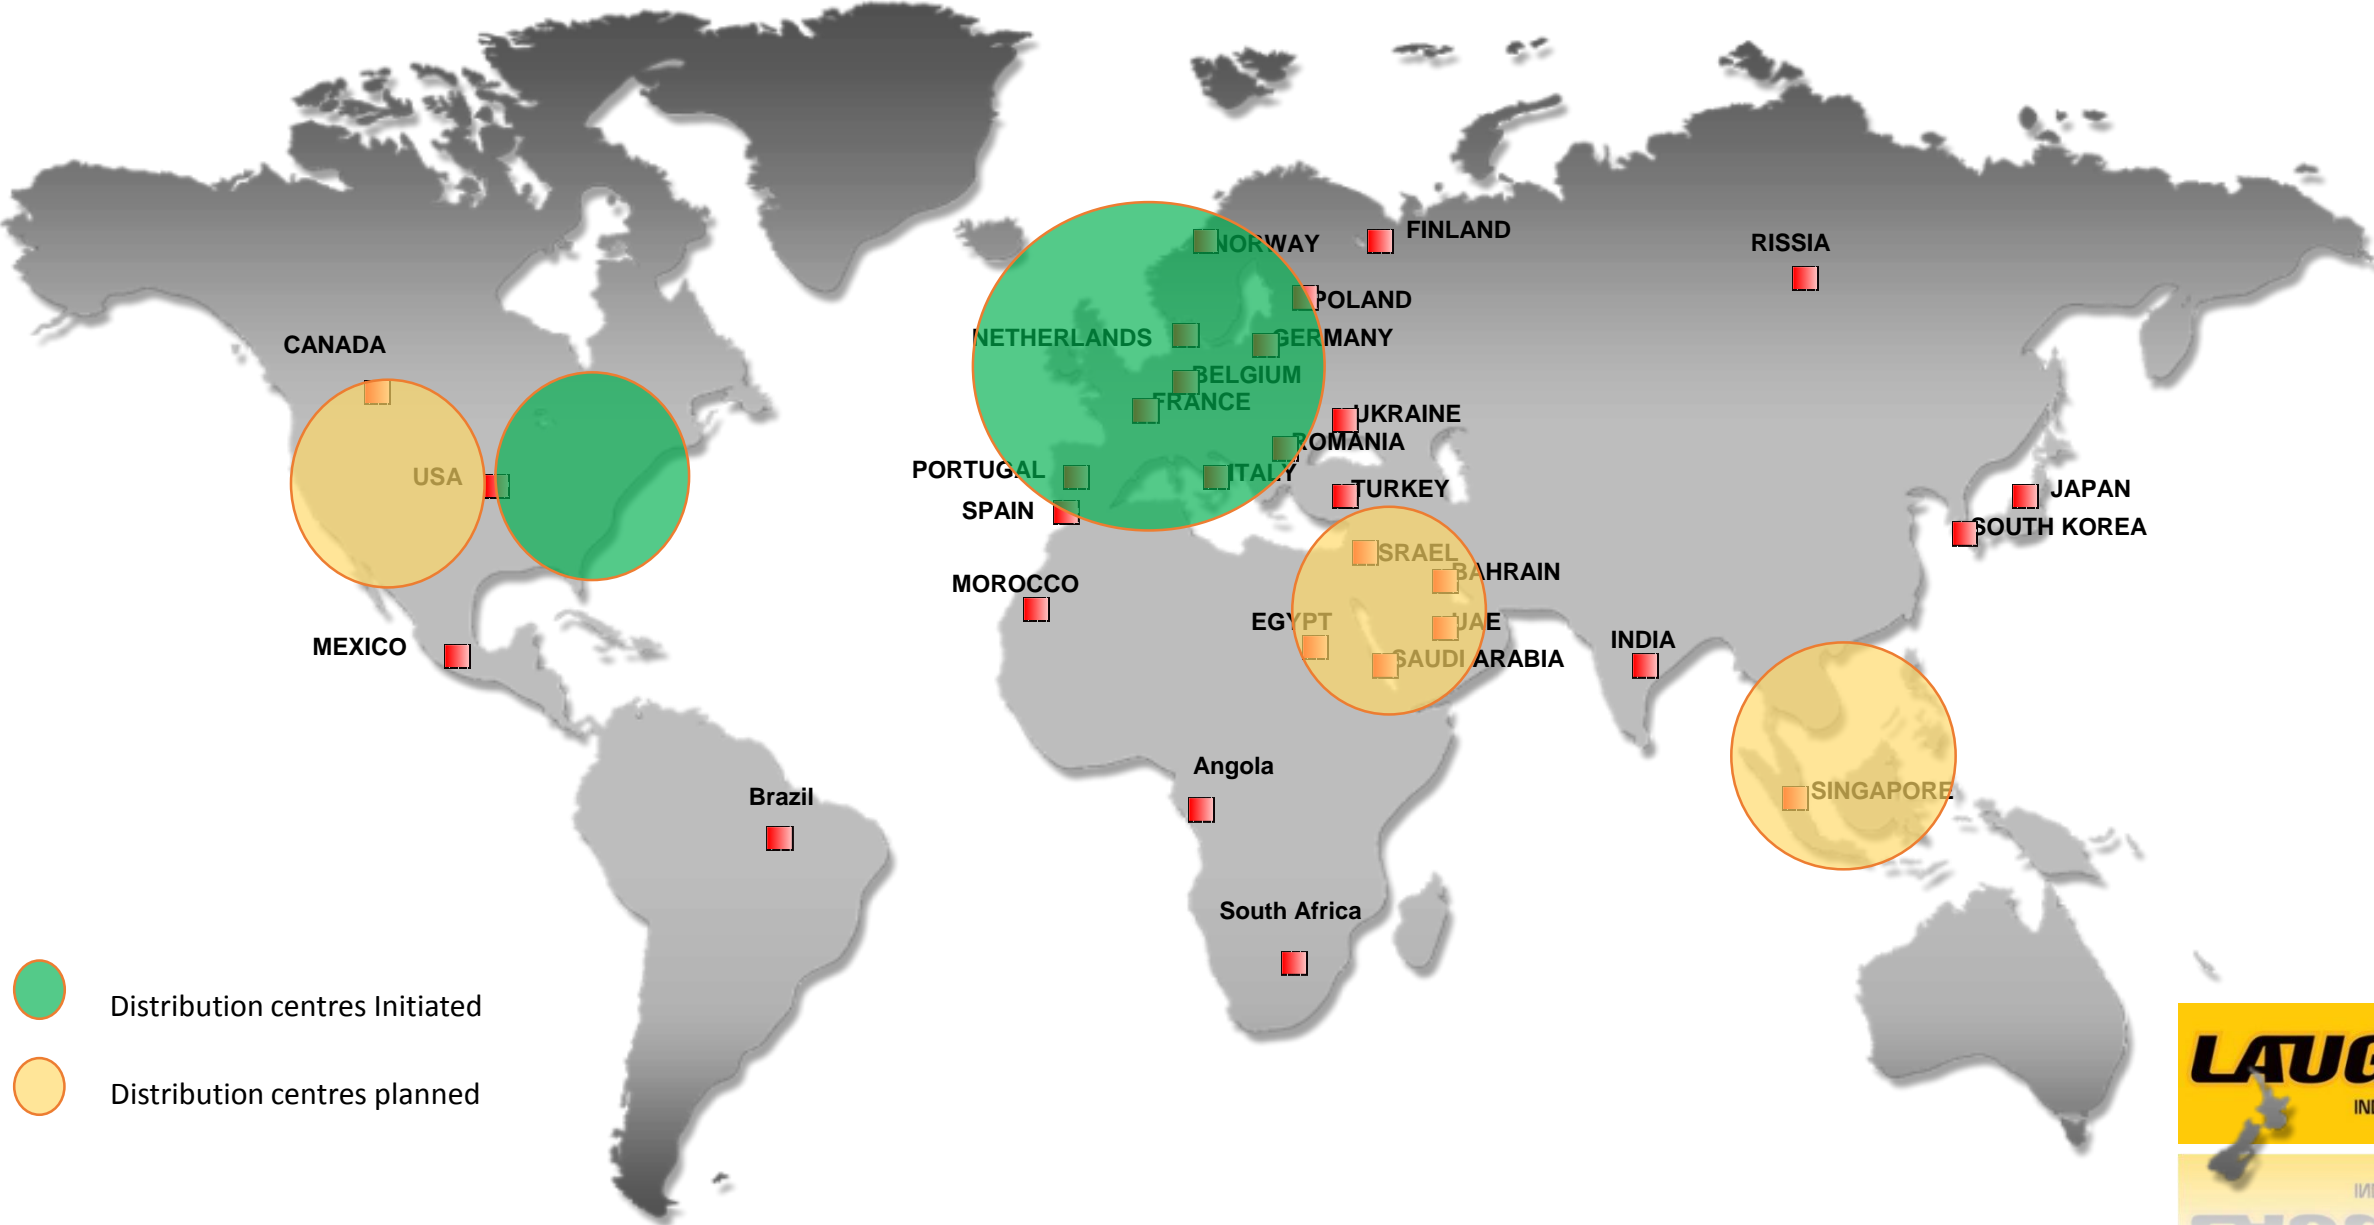

LAUGFS

INDUSTRIAL TYRES

Durability. Efficiency. Stability.

Sri Lanka and Rubber

- Started in British colonial periods in 1835

- 7th largest exporter,
- Ranked among the world's top ten largest producers

Sri Lanka and Rubber

LAUGFS Corporation (Rubber) Limited

Industrial Tyres

Construction Tyres

Other Industrial Products

10 Million Annual Turnover

Global presence of over 30 countries

160+ Professionals

ECO friendly production facility

Standard industrial Tyre Range by LAUGFS offering a balanced mix of quality, performance & durability.

LAUGFS OPTIMA

Eco Friendly Economy Tyres

Environmentally friendly, Economy tyre range by LAUGFS, providing lowest cost per hour & high wear life.

Tyre & wheel assembly also available on request

GLOBAL PRESENCE

LAUGFS

INDUSTRIAL TYRES

INDUSTRIAL TYRES

LAUGFS

LAUGFS Distribution Centres

-  Distribution centres Initiated
-  Distribution centres planned