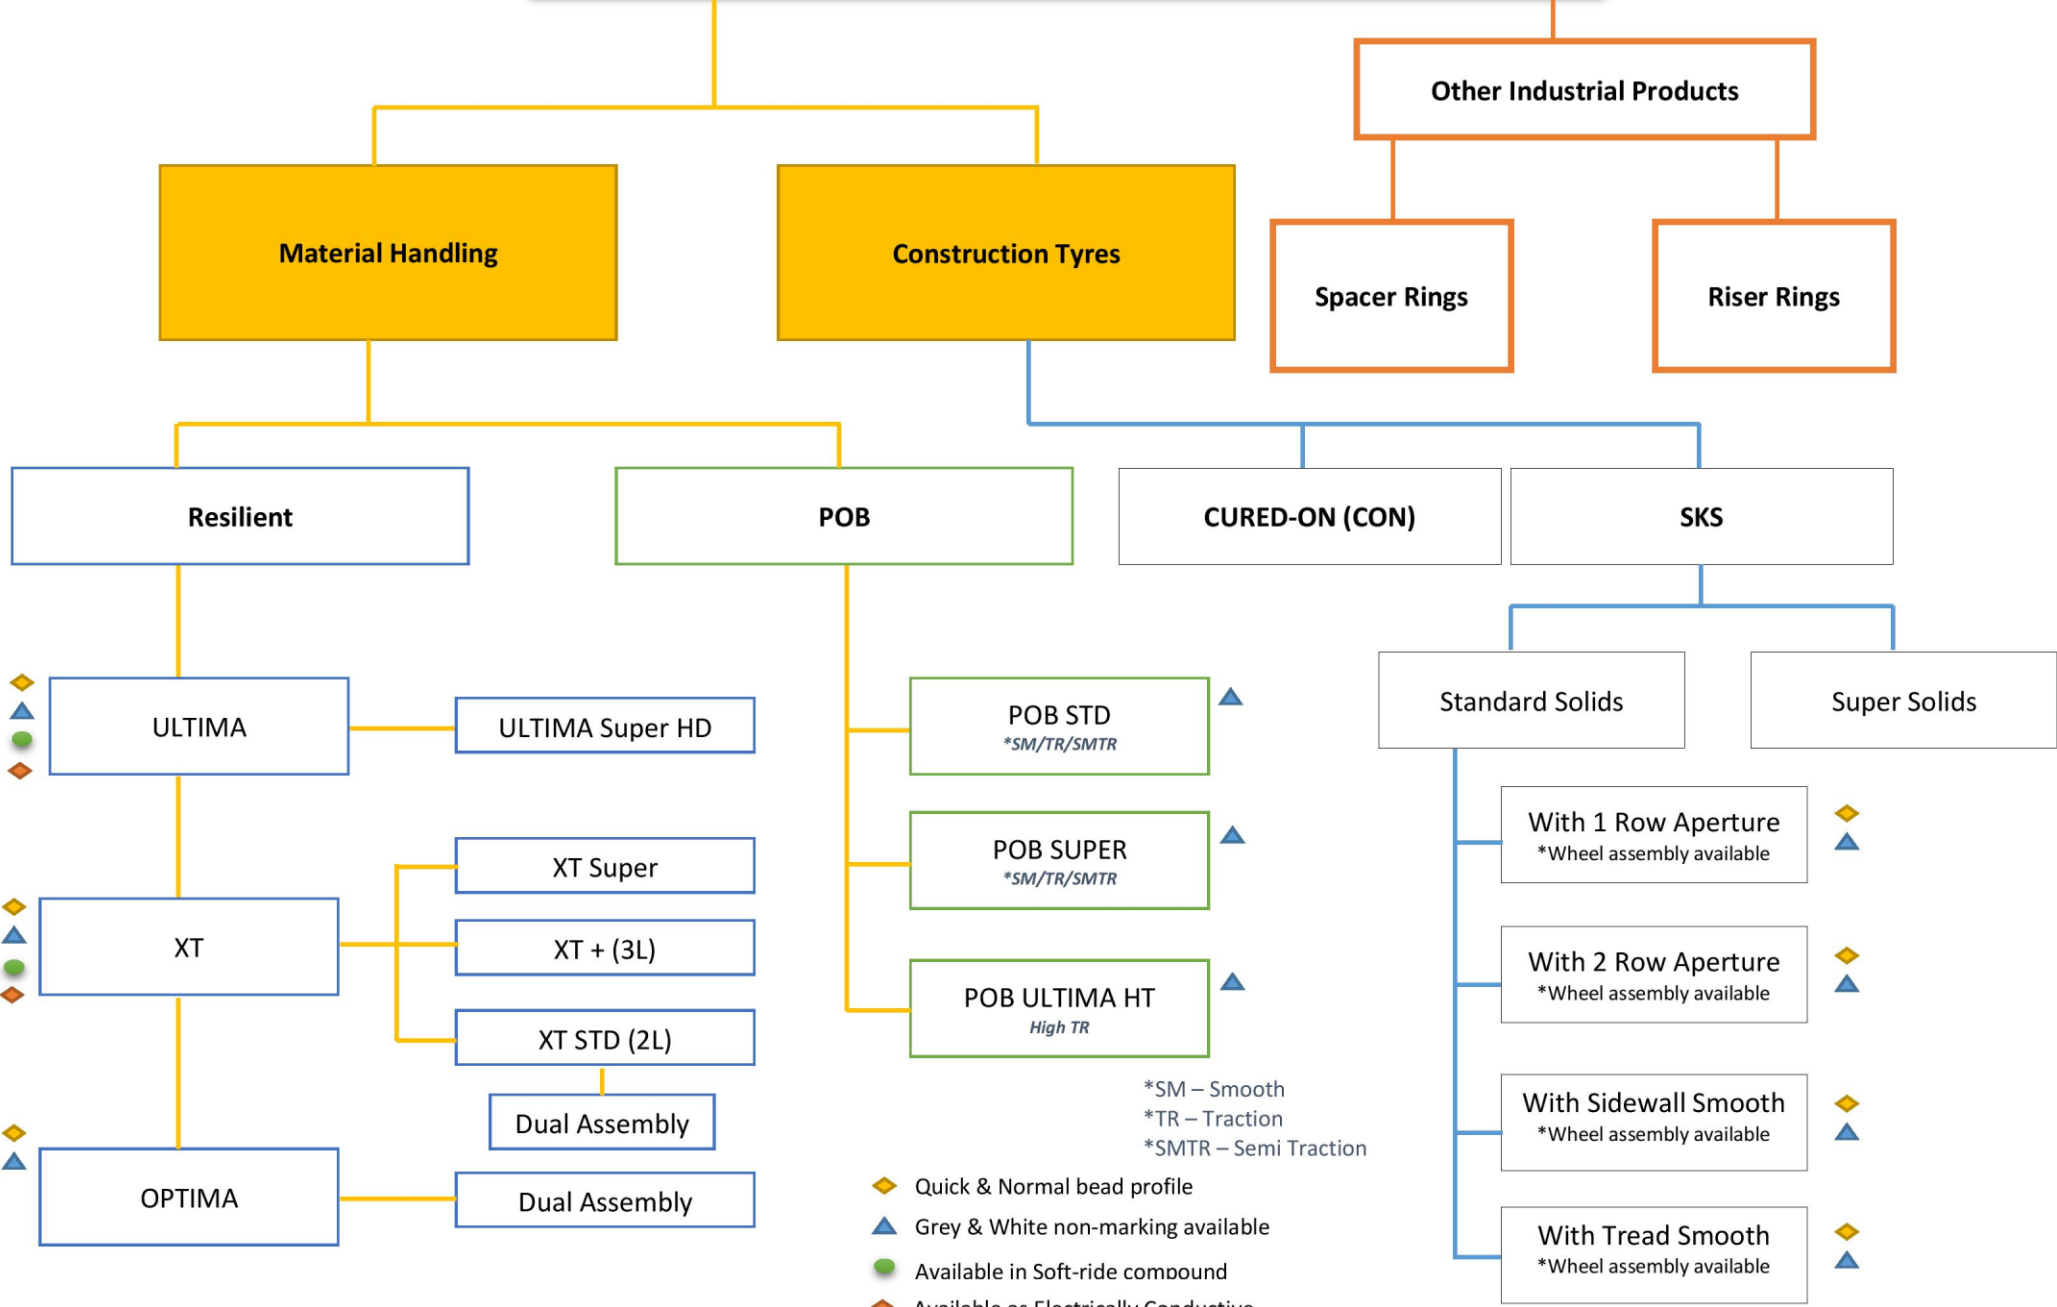

LAUGFS Corporation (Rubber) Limited

Industrial Tyres

Construction Tyres

Other Industrial Products

10 Million Annual Turnover

Global presence of over 30 countries

160+ Professionals

ECO friendly production facility

10 Years of Operational Excellence

LAUGFS Corporation (Rubber) Ltd

Product Portfolio

PRODUCTION FACILITY

Established	2007 May
production of Solid tires & other molded products	Resilient-60% Press on-35% Other molded products 5%
Installed capacity	500 Tons per month
Number of Employees	160
Built up Area-sq. m.	75000 Sq. ft.
Land area	5 Acres

**LAUFGS CORPORATION (RUBBER) LTD
PORTFOLIO**

LAUGFS ULTIMA

Premium industrial Tyre Range by LAUGFS with enhanced tread structure, advance compounds & robust construction.

LAUGFS XT / XT+

Standard 2Layer & 3Layer Tyres

LAUGFS POB Tyres

LAUGFS offers a complete POB range of smooth, traction, semi-traction tyres including Grey & White non-marking tyres.

LAUGFS SKS Tyres

The SKS tyre range by LAUGFS includes Single-row aperture, Two-row aperture tyres.