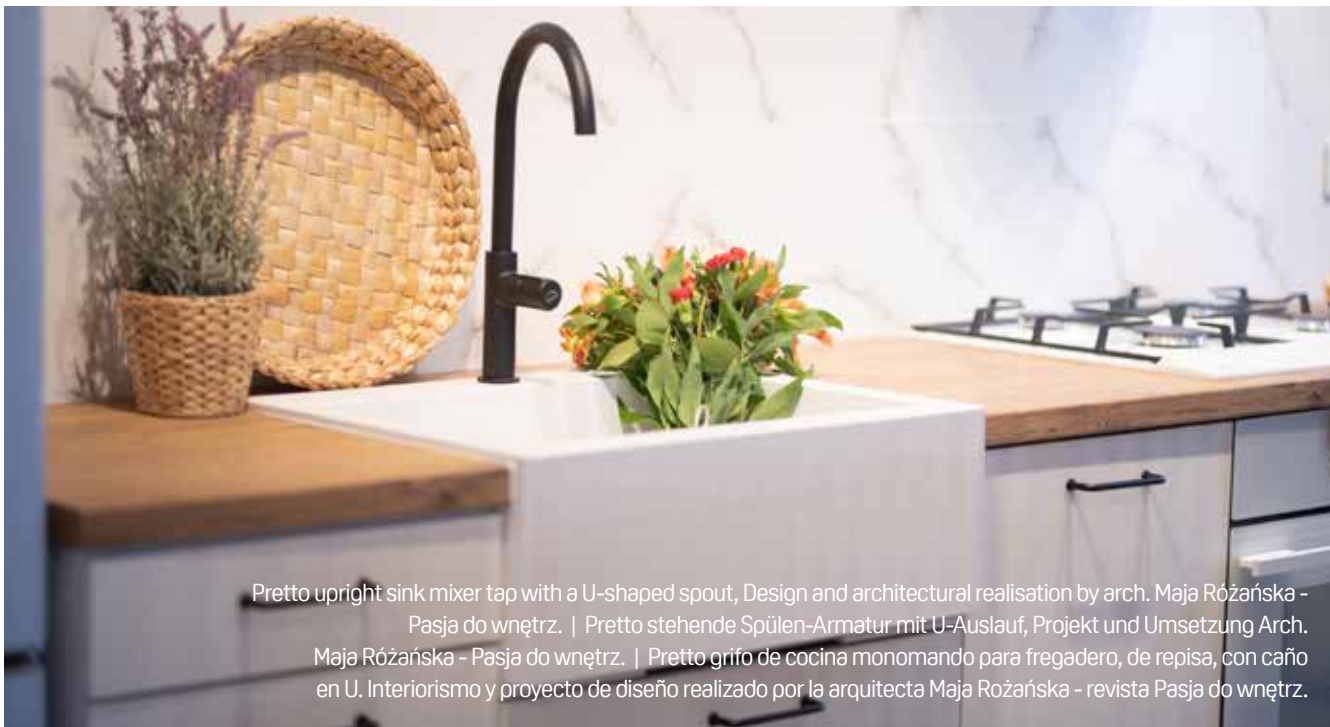

Pretto upright sink mixer tap with a U-shaped spout, Design and architectural realisation by arch. Maja Róžańska - Pasja do wnętrz. | Pretto stehende Spülen-Armatur mit U-Auslauf, Projekt und Umsetzung Arch. Maja Róžańska - Pasja do wnętrz. | Pretto grifo de cocina monomando para fregadero, de repisa, con caño en U. Interiorismo y proyecto de diseño realizado por la arquitecta Maja Rožańska - revista Pasja do wnętrz.

DIE ARMATUREN, DIE MIT DEM GEDANKEN AN DIE PERFEKTION ERSCHAFFEN WURDEN

Die Serie zeichnet sich durch einen einzigartigen Loft-Charakter und minimalistische Formen aus. Das ist eine ideale Lösung für Personen, die nach originellen und zugleich bequemen Lösungen für ihr Zuhause suchen.

WENIGER BEDEUTET MEHR

Pretto ist ein perfektes, schlichtes Design für Innenräume, die sich durch Reinheit der Form und Funktionalität auszeichnen.

Dieses außergewöhnliche Design wurde durch die Jurys der Design-Wettbewerbe, die sich aus Journalisten der Inneneinrichtungszeitschriften, Architekten und Bauträgern zusammensetzten, ausgezeichnet.

GRIFERÍAS CREADAS PENSANDO EN LA PERFECCIÓN

Esta colección se distingue por un carácter loft y una forma minimalista. Es la solución perfecta para aquellas personas que buscan algo extraordinario y al mismo tiempo soluciones cómodas para su hogar.

MENOS ES MÁS

Pretto es un diseño perfecto, con formas simples para interiores donde sean determinantes la pureza de las formas y la funcionalidad.

Este diseño único fue premiado por el jurado de concursos de diseño compuesto por periodistas de revistas de interiorismo, arquitectos y diseñadores.