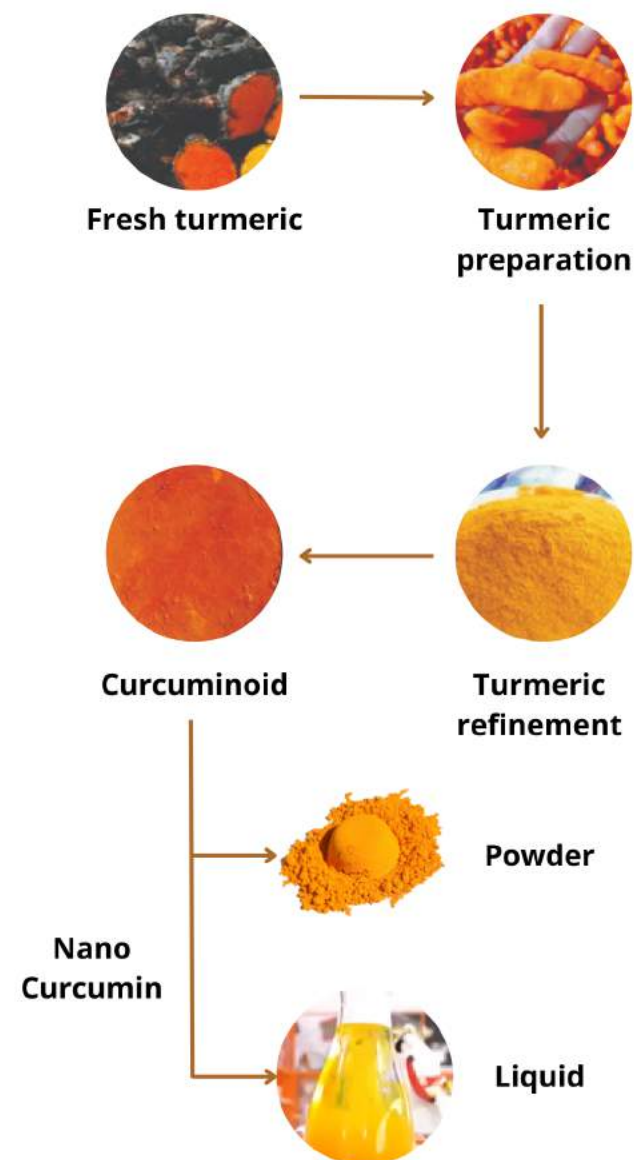

Production Process Nano Curcumin