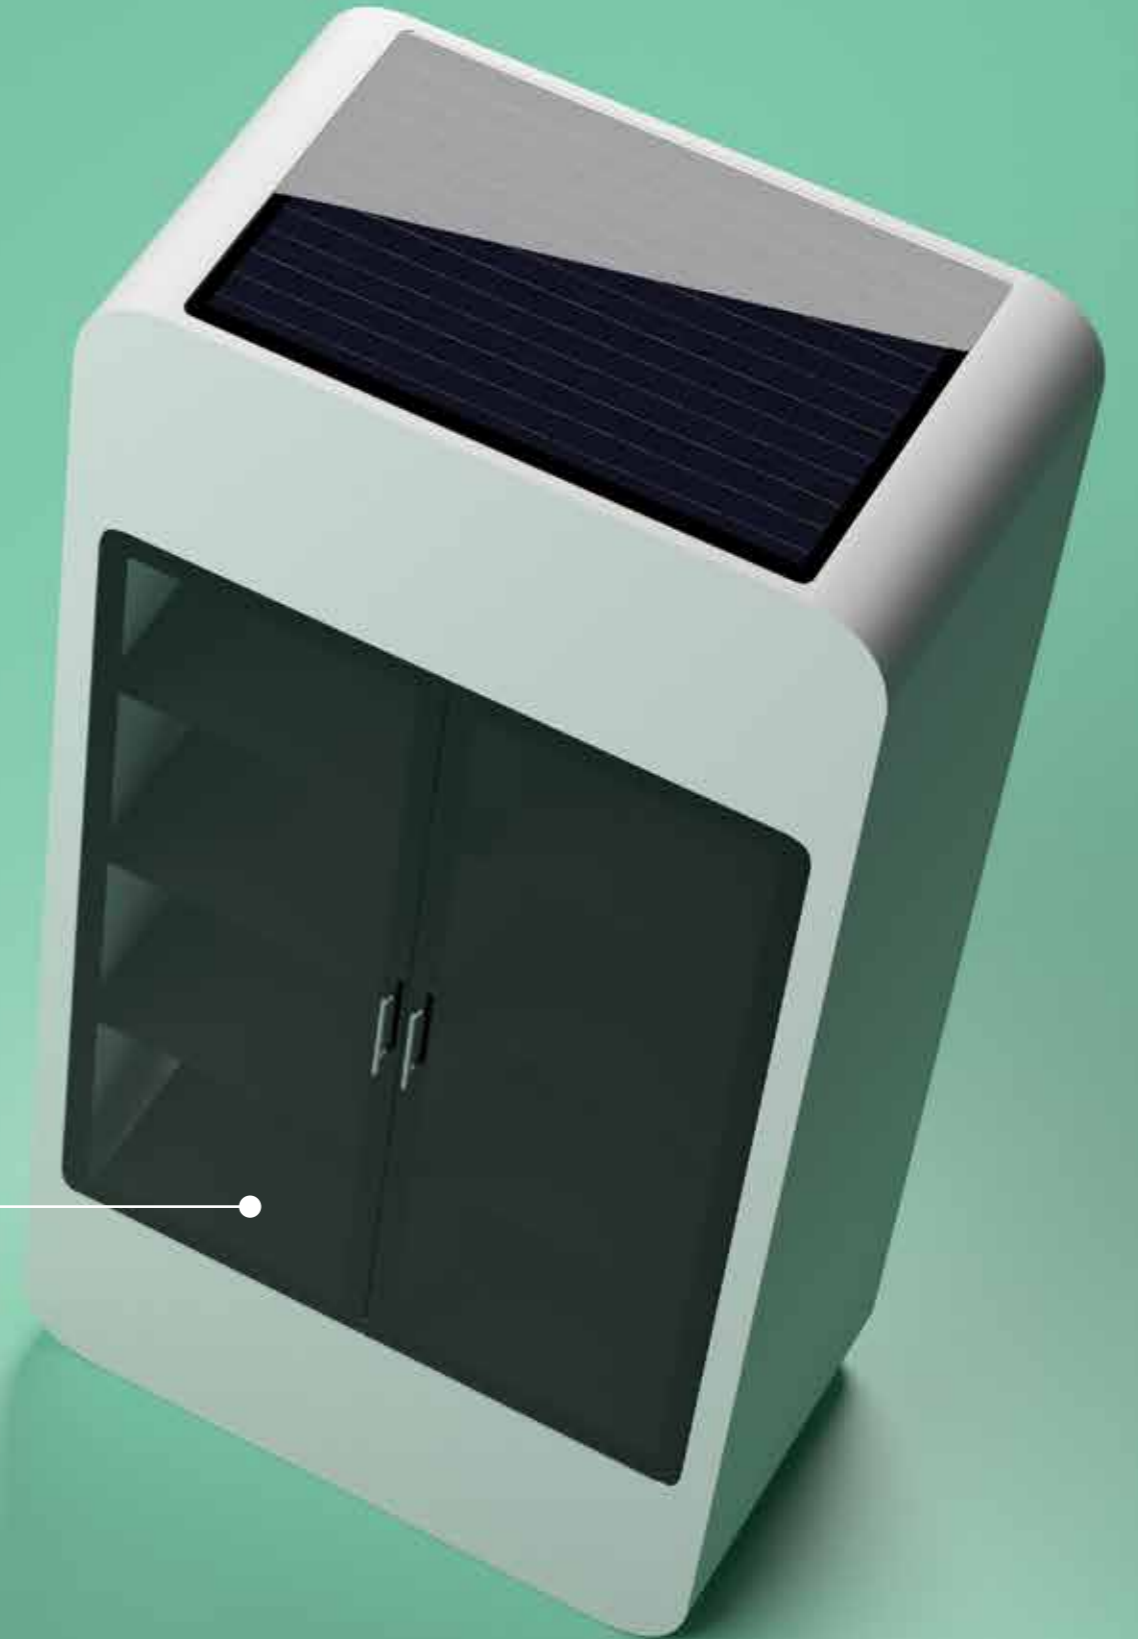

KUUBEBOOK

BRING A BOOK,
TAKE A BOOK!