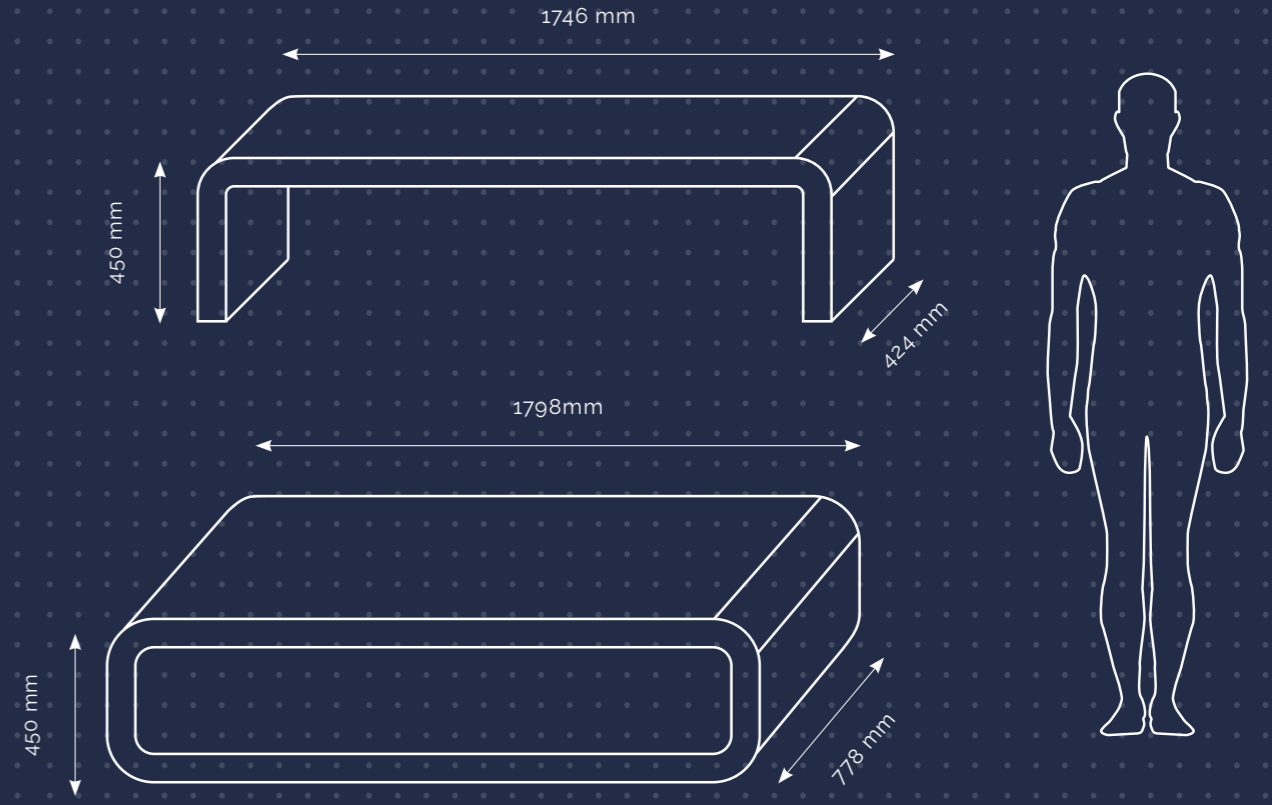

# SMARTBENCH SIZES

Comfort and practicality were the primary goals during the design process. The three different sizes allow you to choose the best for your location and your target group.