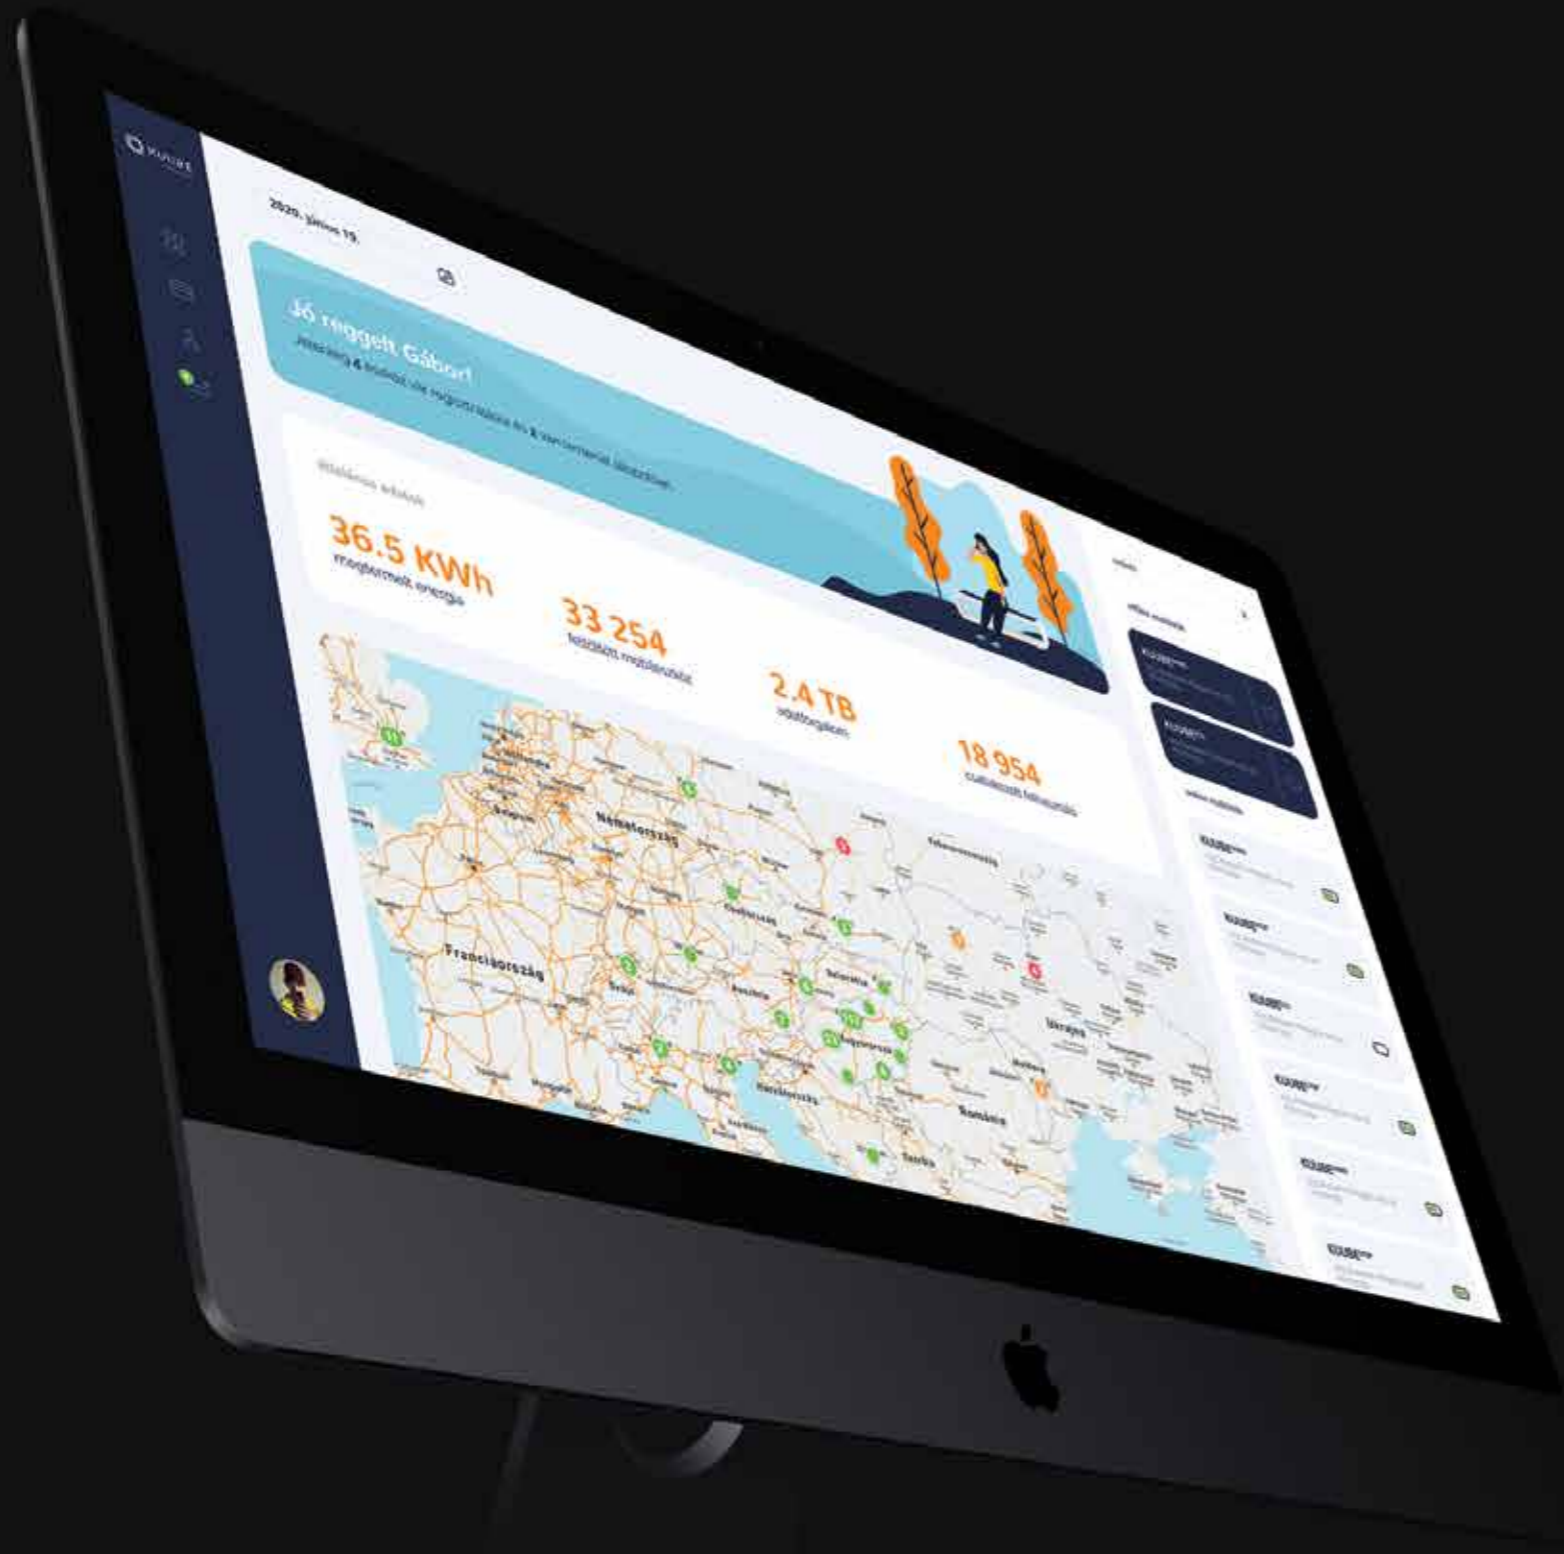

## KUUBE DASHBOARD

Keep track of all your Kuube smart street furnitures in one place. You can check here:

- your devices' state of charge on the map or in the side list
- how much energy your devices have produced in total or separately
- how many charged devices have been since the launch
- how many users connected to the free wifi
- how much data was handled in total.